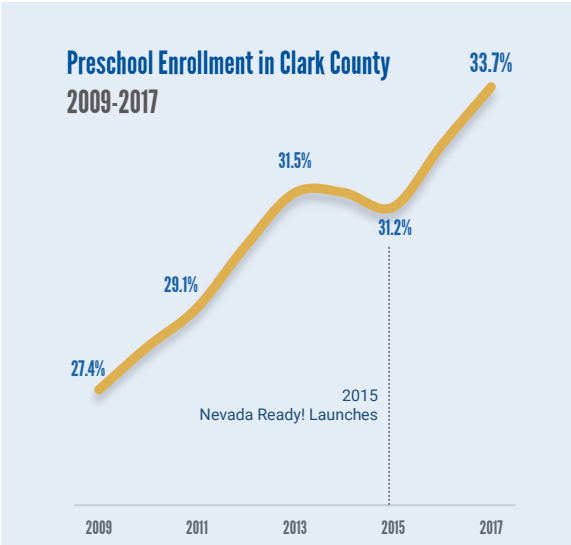

Only **ONE** in **THREE** Clark County 3- and 4-year-old children are enrolled in preschool

INCREASING SKILLS AND ENROLLMENT

United Way of Southern Nevada helps thousands of children prepare for school by awarding preschool scholarships, providing parent learning opportunities, and offering training for early childhood teachers and staff.