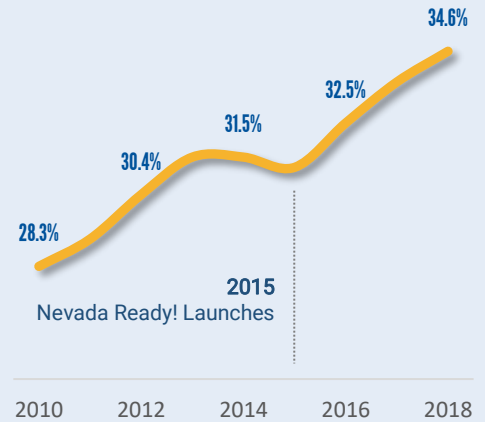

Preschool Enrollment in Clark County 2009-2018

PRESCHOOL ENROLLMENT CONTINUES TO CLIMB

Since 2015, United Way of Southern Nevada has administered more than 3,000 Nevada Ready! preschool scholarships.

Over the same period, annual preschool enrollment in Clark County increased by 2,400 students, a 3.4% community-wide increase in preschool enrollment.

Together, we can give more children a strong start